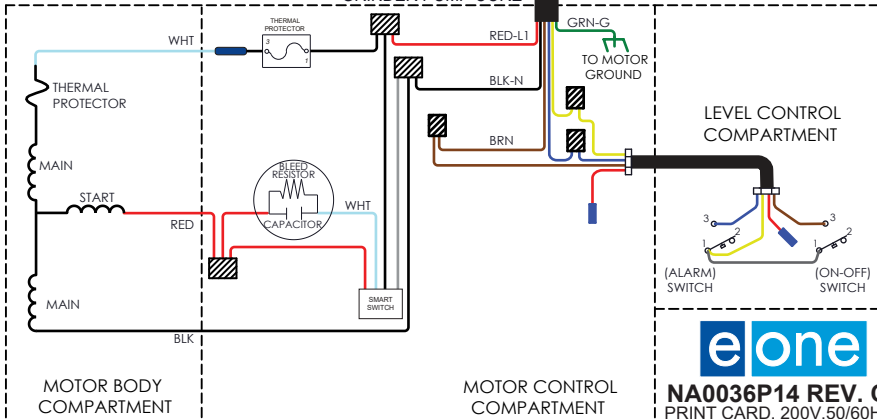

HARD WIRED LEVEL CONTROL

SUPPLY CABLE WIRE COLOR & OPERATION

EQD PIN #	WIRE COLOR	FUNCTION
1	BROWN	MANUAL RUN
2	RED	L1 (ACTIVE)
3	BLACK	L2 OR NEUTRAL
4	GREEN W/ YELLOW STRIPE	GROUND (EARTH)
5	YELLOW	ALARM POWER FEED
6	BLUE	ALARM POWER RETURN

GRINDER PUMP CORE

NA0036P14 REV. C
 PRINT CARD, 200V, 50/60Hz