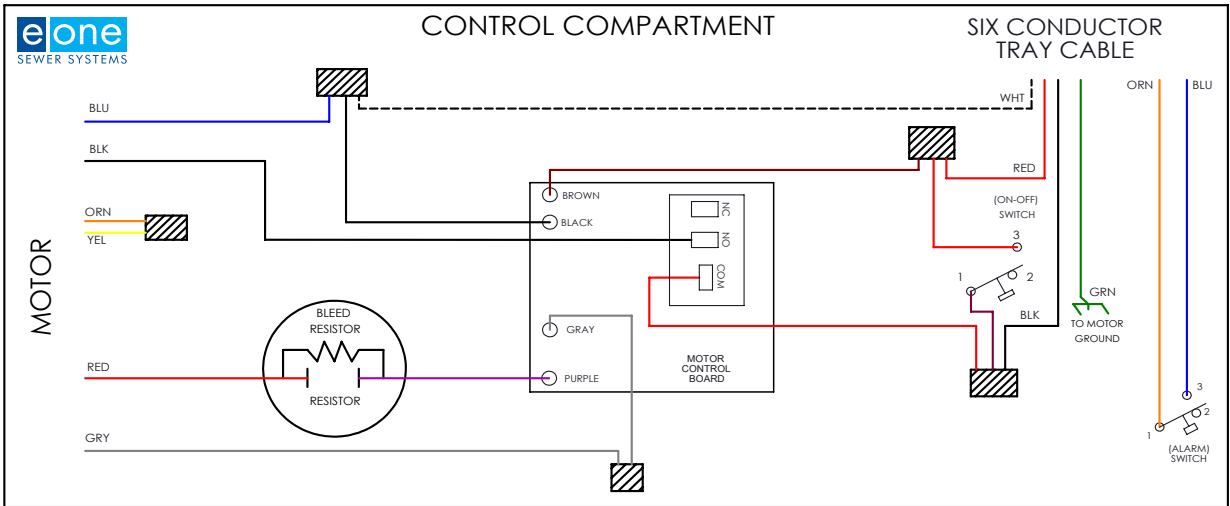

Motor Controller Board: 2000 Series Pumps

PIN	FUNCTION	2000S	EXTREME
1	MAN. RUN	RED	BRN
2	L1	BLK	RED
3	L2	WHT	BLK

**240V 60 Hz
USA/Canada**

**120V 60 Hz
USA/Canada**

**230/240V 50 Hz
International**