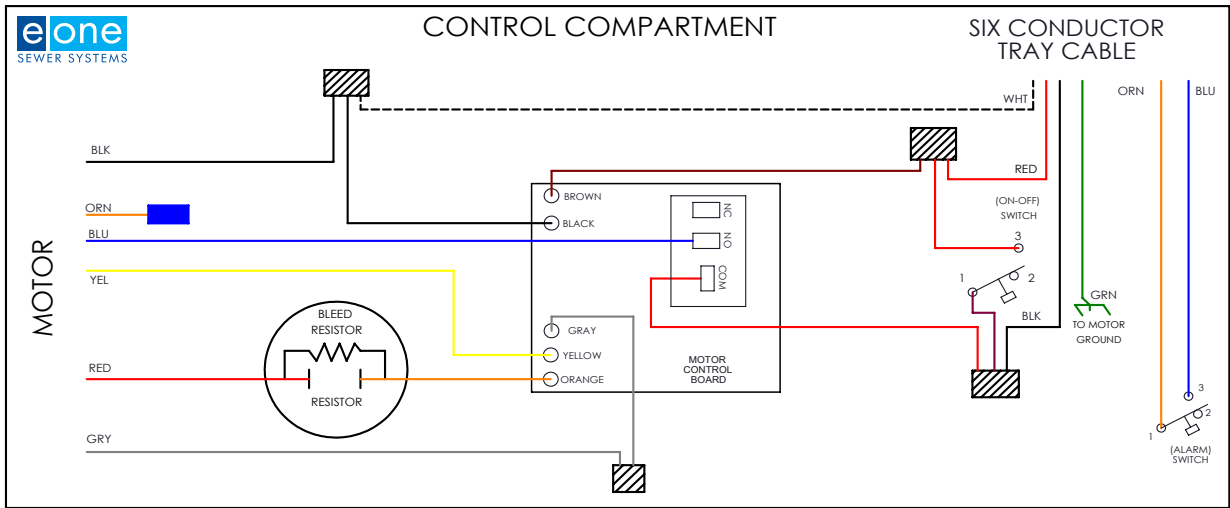

Motor Controller Board: 2000 Series Pumps

PIN	FUNCTION	2000S	EXTREME
1	MAN. RUN	RED	BRN
2	L1	BLK	RED
3	L2	WHT	BLK

**240V 60 Hz
USA/Canada**

**120V 60 Hz
USA/Canada**

**230/240V 50 Hz
International**