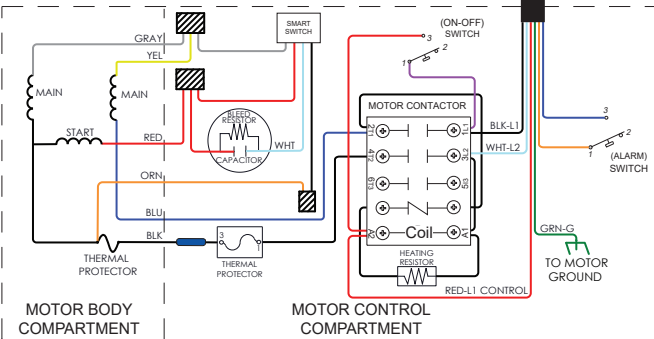

2000 SERIES PUMP, CONTROL BRACKET

MOTOR BODY COMPARTMENT

MOTOR CONTROL COMPARTMENT

PIN	FUNCTION	2000S	EXTREME
4	MAN. RUN	RED	BRN
3&6	L1	BLK	RED
5	L2	WHT	BLK
⊕	GROUND	GRN	GRN
2	ALARM POWER FEED	ORN	YEL
1	ALARM POWER RETURN	BLU	BLU

PB0575P10 REV. D

SCHEMATIC, CTRL BRKT
SWED, 230/240V, 50/60HZ
2000 SERIES